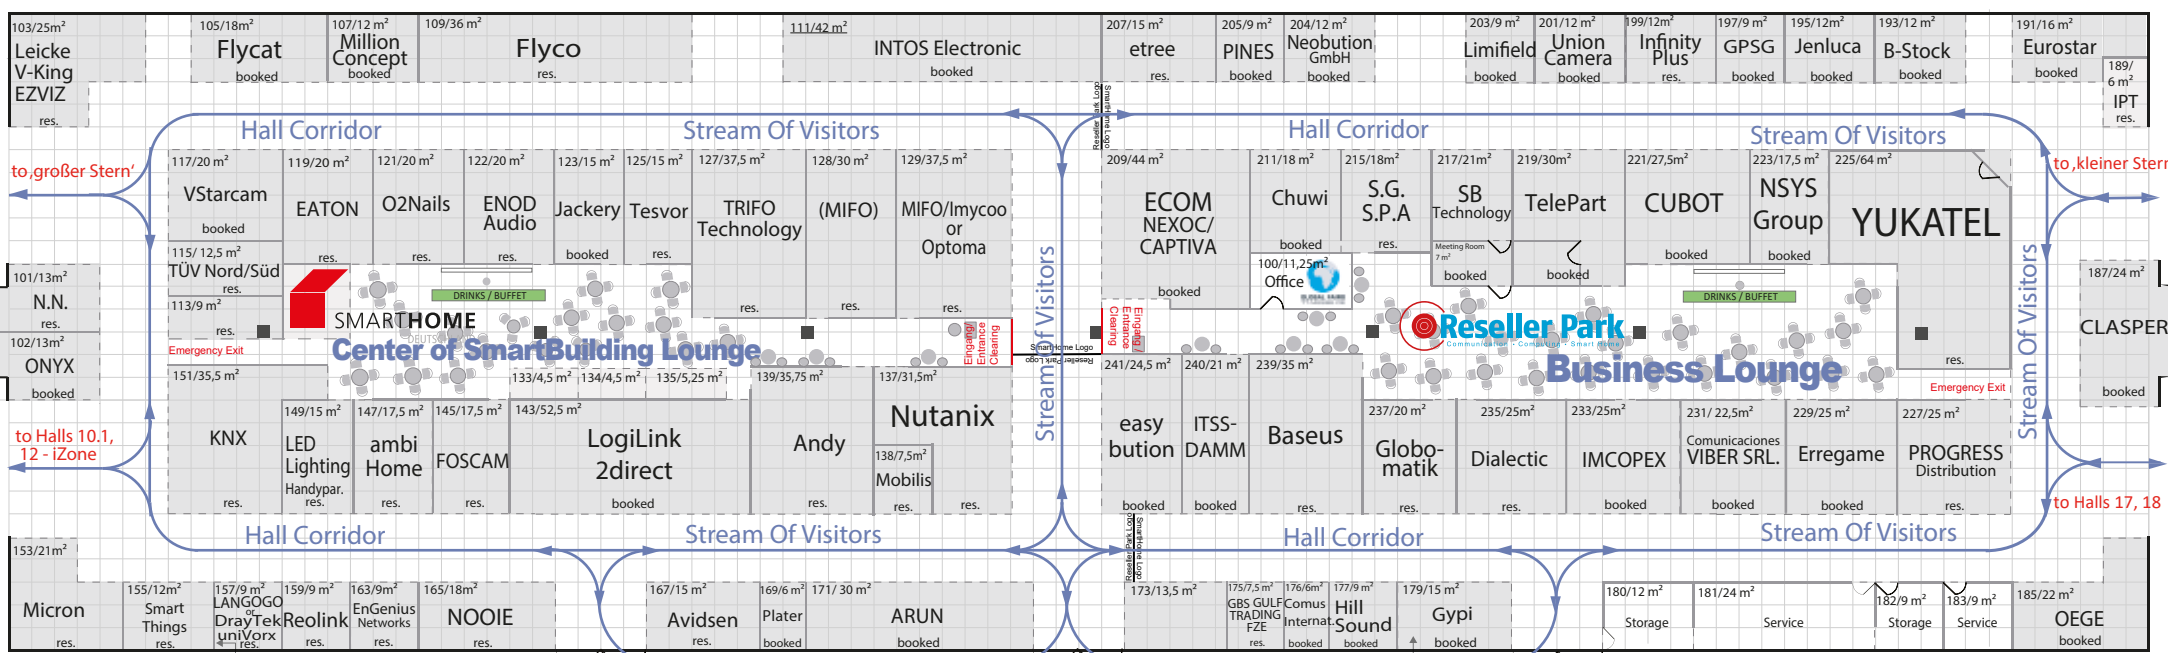

Messe Berlin

Hall 11.1

04-09 Sep., 2020

BLOCK 1

BLOCK 2

wooden/graphic walls, approx. 2,5m high

■ Hall pillar (approx. 0.5 x 0.5m)

↓ Oktoberfest Tent approx. 10m

Grey carpet for exhibitors

MEDIA PARTNER: